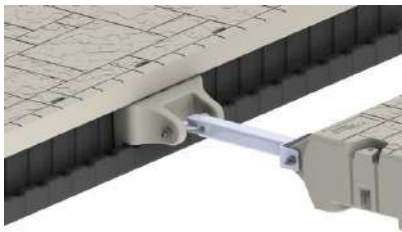

## GENESIS ATTACHMENT KITS

**#301858**

**Genesis to Wave Dock Attachment Kit**

**#301857**

**Genesis to Floating Dock Attachment Kit**

**#301859**

**Genesis 2 1/2" Pipe Attachment Kit**

**#301945**

**Genesis 3 1/2" Pipe Attachment Kit**

**#301363**

**#301364**

**121,9 cm-231,1 cm 61 cm-106,6 cm**

**Genesis Extension Brackets Adjustable**

**#301966**

**8" Poly Pylon Hoop Attachment Kit (qty 1)**

**#301967**