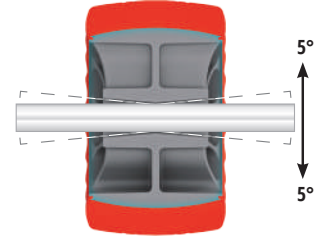

# GENESIS BOAT PORT

The Next Step in the Evolution of Boat Docking! Here at Wave Armor we continue to Lead the Industry by our Dedication to Innovation. Introducing the New Genesis Series Boat Port. Designed for Boats Ranging Between 15' to 21' (4,5 - 6,5 meters) and Load Capacity from 1300 to 1600 Kg.

**New** the **WHEEL** reinvented!

Alu .Cleat included

**GENESIS G16**  
#301828

**GENESIS G20**  
#301832

The Genesis is the largest of the Evolution Series Ports and a perfect alternative to conventional boat lifts. Its exclusive design allows you to expand the size of the port adjusting to a wide variety of boats and watercrafts. Its innovative design provides effortless drive on/roll off access, utilizing a self-centered adjustable wheel system and an innovative pin connection.

## FEATURES:

- Marine Grade Foam Filled RotoMolded Construction
- UV Resistant, Non-Skid Flagstone Textured Finish
- 89 cm x 153 cm Wide Soft Wheels for Exceptional Support
- 18 wheels (Genesis G16), 24 wheels (Genesis G20)
- Adjustable HD SmartWheel™ System
- Self-Leveling Entrance
- Stainless Steel Wheel Axles for Corrosion Resistance in Saltwater
- Multiple Wheel Pockets for easy adjustment to Wide Range of Boat Hulls
- Molded-In Front Mounting Brackets to connect to any dock
- Winch Plate Area with Optional Winch Kit
- 8 Year Warranty