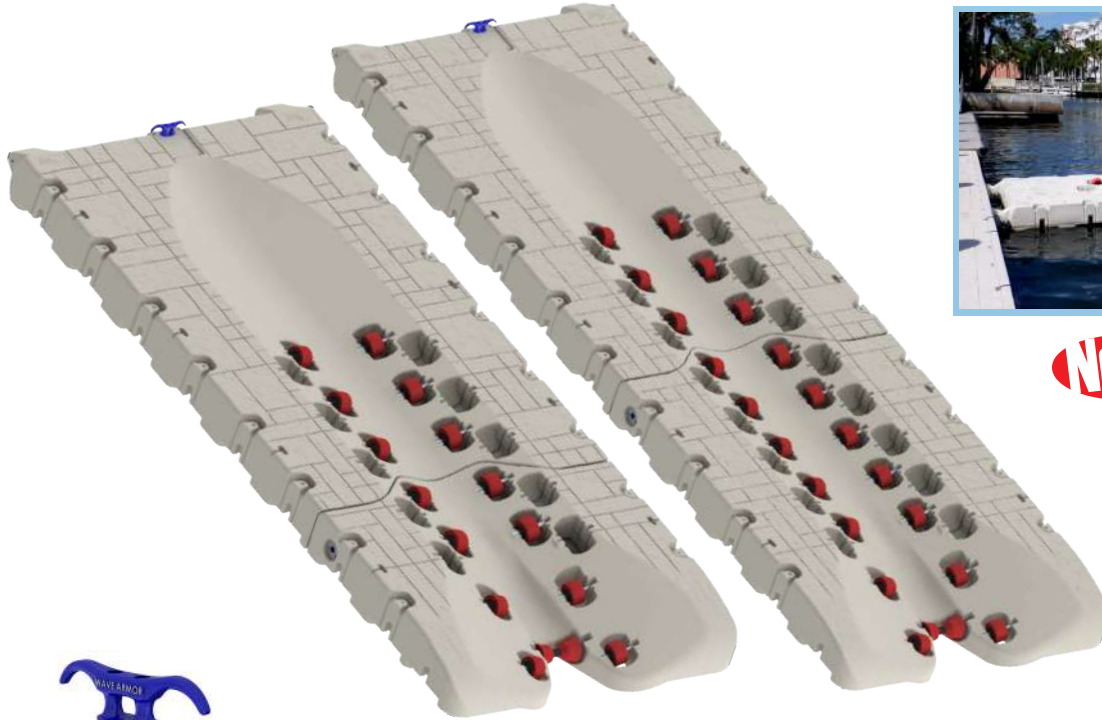

# GENESIS BOAT PORT

The Next Step in the Evolution of Boat Docking! Here at Wave Armor we continue to Lead the Industry by our Dedication to Innovation. Introducing the New Genesis Series Boat Port. Designed for Boats Ranging Between 15' to 21' (4,5 - 6,5 meters) and Load Capacity from 1300 to 1600 Kg.

**New** the **WHEEL** reinvented!

Alu .Cleat included

**GENESIS G16**  
#301828

**GENESIS G20**  
#301832

The Genesis is the largest of the Evolution Series Ports and a perfect alternative to conventional boat lifts. Its exclusive design allows you to expand the size of the port adjusting to a wide variety of boats and watercrafts. Its innovative design provides effortless drive on/roll off access, utilizing a self-centered adjustable wheel system and an innovative pin connection.

## FEATURES:

- Marine Grade Foam Filled RotoMolded Construction
- UV Resistant, Non-Skid Flagstone Textured Finish
- 89 cm x 153 cm Wide Soft Wheels for Exceptional Support
- 18 wheels (Genesis G16), 24 wheels (Genesis G20)
- Adjustable HD SmartWheel™ System
- Self-Leveling Entrance
- Stainless Steel Wheel Axles for Corrosion Resistance in Saltwater
- Multiple Wheel Pockets for easy adjustment to Wide Range of Boat Hulls
- Molded-In Front Mounting Brackets to connect to any dock
- Winch Plate Area with Optional Winch Kit
- 8 Year Warranty

# GENESIS BOAT PORT