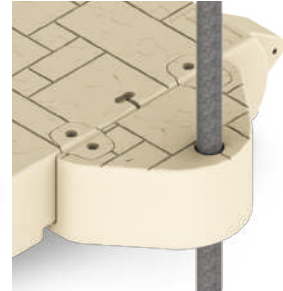

## GENESIS ATTACHMENT KITS

**#301858**

**Genesis to Wave Dock Attachment Kit**

**#301857**

**Genesis to Floating Dock Attachment Kit**

**#301859**

**Genesis 2 1/2" Pipe Attachment Kit**

**#301945**

**Genesis 3 1/2" Pipe Attachment Kit**

**#301363**

**#301364**

**121,9 cm-231,1 cm 61 cm-106,6 cm**

**Genesis Extension Brackets Adjustable**

**#301966**

**8" Poly Pylon Hoop Attachment Kit (qty 1)**

**#301967**