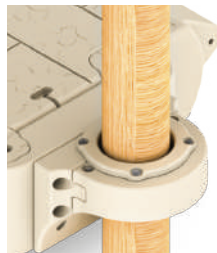

## GENESIS ATTACHMENT KITS

**#301858**

**Genesis to Wave Dock Attachment Kit**

**#301857**

**Genesis to Floating Dock Attachment Kit**

**#301859**

**Genesis 2 1/2" Pipe Attachment Kit**

**#301945**

**Genesis 3 1/2" Pipe Attachment Kit**

**#301363**

**#301364**

**121,9 cm-231,1 cm 61 cm-106,6 cm**

**Genesis Extension Brackets Adjustable**

**#301966**

**8" Poly Pylon Hoop Attachment Kit (qty 1)**

**#301967**

**10" Poly Pylon Hoop Attachment Kit (qty 1)**

**#302009**

**12" Poly Pylon Hoop Attachment Kit (qty 1)**

**#301965**

**40 cm - 61 cm**

**Side Hinge Mount to Wave Armor Dock or Fixed Dock (coming soon)**