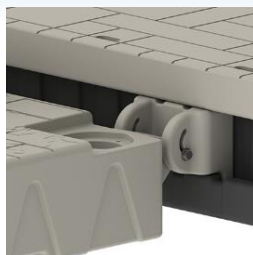

EVO5

EVO6

The Evolution Series are the largest and easiest to use PWC ports on the market. At over 14' long, they can accommodate the largest PWCs and even small boats.

FEATURES:

- Rotationally Molded UV Protected Polyethylene Construction
- Smart Stop Soft Rubber Bow Stop with Stainless Steel Chain & Quick Clip Tie Down System
- 14 Adjustable Wheels with Stainless Steel Wheel Axle for Corrosion Resistance in Saltwater
- Molded-In Direct Connect Mounts on Front of Ports
- Mounting Pockets In All Corners for front or side mounting
- One Set of Snap-In Caps Included
- Tan, Flagstone Textured Finish
- 8 Year Warranty

EVO5 WAVE PORT

SKU: 301575

Port Size: B 150 x L 437 cm.

Weight: 136 Kg.

Load Capacity: 775 Kg.

EVO6 WAVE PORT

SKU: 301576

Port Size: B 185 x L 437 cm.

Weight: 154 Kg.

Load Capacity: 1000 Kg.

EVO5 & EVO6 ATTACHMENT KITS & ACCESSORIES

EVO ATTACHMENT KITS

EVO to Wave Dock Attachment Kit
301347

EVO to Floating Dock Attachment Kit Includes two 65 cm C-Channels
301360

Port to Fixed Dock Attachment Kit 301281 - Fits 2" Pipe
301282 - Fits 4" Pipe

Telescoping Port to Fixed Dock Kit
Adjusts from 41 to 61 cm.
301434 - Fits 2" Pipe
301435 - Fits 4" Pipe

Alu. Extension Arm Kit
301436 - Adjusts from 41 to 61 cm (2qty)
Use for EVO series part no. 301360