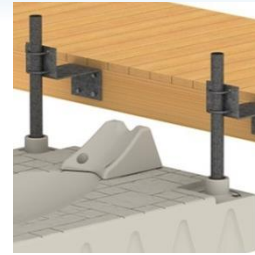

EVO5

EVO6

The Evolution Series are the largest and easiest to use PWC ports on the market. At over 14' long, they can accommodate the largest PWCs and even small boats.

FEATURES:

- Rotationally Molded UV Protected Polyethylene Construction
- Smart Stop Soft Rubber Bow Stop with Stainless Steel Chain & Quick Clip Tie Down System
- 14 Adjustable Wheels with Stainless Steel Wheel Axle for Corrosion Resistance in Saltwater
- Molded-In Direct Connect Mounts on Front of Ports
- Mounting Pockets In All Corners for front or side mounting
- One Set of Snap-In Caps Included
- Tan, Flagstone Textured Finish
- 8 Year Warranty

Weight: 154 Kg.

Load Capacity: 1000 Kg.

EVO5 & EVO6 ATTACHMENT KITS & ACCESSORIES

EVO ATTACHMENT KITS

EVO to Wave Dock Attachment Kit
301347

EVO to Floating Dock Attachment Kit Includes two 65 cm C-Channels
301360

Port to Fixed Dock Attachment Kit 301281 - Fits 2" Pipe
301282 - Fits 4" Pipe

Telescoping Port to Fixed Dock Kit
Adjusts from 41 to 61 cm.
301434 - Fits 2" Pipe
301435 - Fits 4" Pipe

Alu. Extension Arm Kit
301436 - Adjusts from 41 to 61 cm (2qty)
Use for EVO series part no. 301360

Post Extension Arms Side Mount Only
300095 - Fits 2" Pipe
(Inner measure 63 mm)
300096 - Fits 4" Pipe
(Inner measure 121 mm)

EVO ACCESSORIES

Snap-in Cap
300116

Side Extension Kit
(Comes w/ port to port connector)
Adds 56 cm to width of Port
300115