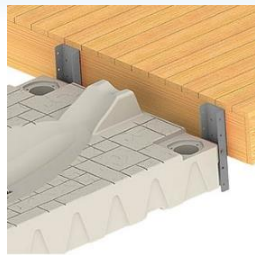

EVO5

EVO6

The Evolution Series are the largest and easiest to use PWC ports on the market. At over 14' long, they can accommodate the largest PWCs and even small boats.

FEATURES:

- Rotationally Molded UV Protected Polyethylene Construction
- Smart Stop Soft Rubber Bow Stop with Stainless Steel Chain & Quick Clip Tie Down System
- 14 Adjustable Wheels with Stainless Steel Wheel Axle for Corrosion Resistance in Saltwater
- Molded-In Direct Connect Mounts on Front of Ports
- Mounting Pockets In All Corners for front or side mounting
- One Set of Snap-In Caps Included
- Tan, Flagstone Textured Finish
- 8 Year Warranty

Weight: 154 Kg.

Load Capacity: 1000 Kg.

EVO5 & EVO6 ATTACHMENT KITS & ACCESSORIES

EVO ATTACHMENT KITS

EVO to Wave Dock Attachment Kit
301347

EVO to Floating Dock Attachment Kit Includes two 65 cm C-Channels
301360

Port to Fixed Dock Attachment Kit 301281 - Fits 2" Pipe
301282 - Fits 4" Pipe

Telescoping Port to Fixed Dock Kit
Adjusts from 41 to 61 cm.
301434 - Fits 2" Pipe
301435 - Fits 4" Pipe

Alu. Extension Arm Kit
301436 - Adjusts from 41 to 61 cm (2qty)
Use for EVO series part no. 301360

Post Extension Arms Side Mount Only
300095 - Fits 2" Pipe
(Inner measure 63 mm)
300096 - Fits 4" Pipe
(Inner measure 121 mm)

EVO ACCESSORIES

Snap-in Cap
300116

Side Extension Kit
(Comes w/ port to port connector)
Adds 56 cm to width of Port
300115