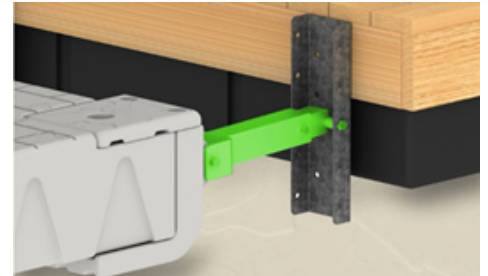

EVO SPORT

The EVO Sport is specifically designed for smaller, lightweight PWCs (Sea-doo® Spark and Yamaha® EX series) or stand up models. Featuring the direct-connect system for ease of installation, the EVO Sport can quickly and easily connect to your floating or fixed dock or set up as a stand-alone port.

EVO SPORT WAVE PORT

SKU: 301334

Port Size: B 147 x L 335 cm.

Weight: 81 Kg.

Load Capacity: 410 Kg.

EVO SPORT ATTACHMENT KITS & ACCESSORIES

EVO SPORT ATTACHMENT KITS

EVO to Wave Dock Attachment Kit
301347

EVO to Floating Dock Attachment Kit
Includes two 65 cm. C-Channels
301360

Alu. Extension Arm Kit
301436 - Adjusts from 41 to 61 cm (2qty)
Use for EVO series part no. 301360

Port to Fixed Dock Attachment Kit
301281 - Fits 2" Pipe
301282 - Fits 4" Pipe