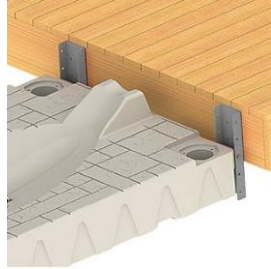

EVO SPORT

The EVO Sport is specifically designed for smaller, lightweight PWCs (Sea-doo® Spark and Yamaha® EX series) or stand up models. Featuring the direct-connect system for ease of installation, the EVO Sport can quickly and easily connect to your floating or fixed dock or set up as a stand-alone port.

EVO SPORT WAVE PORT

SKU: 301334

Port Size: B 147 x L 335 cm.

Weight: 81 Kg.

Load Capacity: 410 Kg.

EVO SPORT ATTACHMENT KITS & ACCESSORIES

EVO SPORT ATTACHMENT KITS

EVO to Wave Dock Attachment Kit
301347

EVO to Floating Dock Attachment Kit
Includes two 65 cm. C-Channels
301360

Alu. Extension Arm Kit
301436 - Adjusts from 41 to 61 cm (2qty)
Use for EVO series part no. 301360

Port to Fixed Dock Attachment Kit
301281 - Fits 2" Pipe
301282 - Fits 4" Pipe

Telescoping Port to Fixed Dock Kit
(Adjusts from 41 to 61 cm)
301434 - Fits 2" Pipe
301435 - Fits 4" Pipe

EVO SPORT ACCESSORIES

Replacement Wheel Kit
300456

Pipe Sleeves
300103 - 2" Raised (Inner measure 63 mm)
301011 - 3" Flush (Inner measure 92 mm)
300041 - 4" Flush (Inner measure 121 mm)