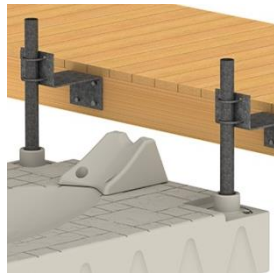

EVO SPORT

The EVO Sport is specifically designed for smaller, lightweight PWCs (Sea-doo® Spark and Yamaha® EX series) or stand up models. Featuring the direct-connect system for ease of installation, the EVO Sport can quickly and easily connect to your floating or fixed dock or set up as a stand-alone port.

EVO SPORT WAVE PORT

SKU: 301334

Port Size: B 147 x L 335 cm.

Weight: 81 Kg.

Load Capacity: 410 Kg.

EVO SPORT ATTACHMENT KITS & ACCESSORIES

EVO SPORT ATTACHMENT KITS

EVO to Wave Dock Attachment Kit
301347

EVO to Floating Dock Attachment Kit
Includes two 65 cm. C-Channels
301360

Alu. Extension Arm Kit
301436 - Adjusts from 41 to 61 cm (2qty)
Use for EVO series part no. 301360

Port to Fixed Dock Attachment Kit
301281 - Fits 2" Pipe
301282 - Fits 4" Pipe

Telescoping Port to Fixed Dock Kit
(Adjusts from 41 to 61 cm)
301434 - Fits 2" Pipe
301435 - Fits 4" Pipe

EVO SPORT ACCESSORIES

Replacement Wheel Kit
300456

Pipe Sleeves
300103 - 2" Raised (Inner measure 63 mm)
301011 - 3" Flush (Inner measure 92 mm)
300041 - 4" Flush (Inner measure 121 mm)