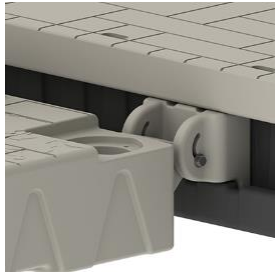

EVO SPORT

The EVO Sport is specifically designed for smaller, lightweight PWCs (Sea-doo® Spark and Yamaha® EX series) or stand up models. Featuring the direct-connect system for ease of installation, the EVO Sport can quickly and easily connect to your floating or fixed dock or set up as a stand-alone port.

FEATURES:

- Rotationally Molded UV Protected Polyethylene Construction
- 12 Adjustable Wheels with Stainless Steel Axle for Corrosion Resistance in Saltwater
- Smart Stop Soft Rubber Bow Stop with Stainless Steel Chain & Quick Clip Tie Down System
- Molded-In Direct Connect Mounts on Front of Port
- Tan Flagstone Textured Finish

EVO SPORT WAVE PORT

SKU: 301334

Port Size: B 147 x L 335 cm.

Weight: 81 Kg.

Load Capacity: 410 Kg.

EVO SPORT ATTACHMENT KITS & ACCESSORIES

EVO SPORT ATTACHMENT KITS

EVO to Wave Dock Attachment Kit
301347

EVO to Floating Dock Attachment Kit
Includes two 65 cm. C-Channels
301360

Alu. Extension Arm Kit
301436 - Adjusts from 41 to 61 cm (2qty)
Use for EVO series part no. 301360

Port to Fixed Dock Attachment Kit
301281 - Fits 2" Pipe
301282 - Fits 4" Pipe