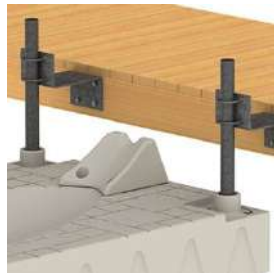

EVO SPORT WAVE PORT

SKU: 301334

Port Size: B 147 x L 335 cm.

Weight: 81 Kg.

Load Capacity: 410 Kg.

EVO SPORT ATTACHMENT KITS & ACCESSORIES

EVO SPORT ATTACHMENT KITS

EVO to Wave Dock Attachment Kit
301347

EVO to Floating Dock Attachment Kit
Includes two 65 cm. C-Channels
301360

Alu. Extension Arm Kit
301436 - Adjusts from 41 to 61 cm (2qty)
Use for EVO series part no. 301360

Port to Fixed Dock Attachment Kit
301281 - Fits 2" Pipe
301282 - Fits 4" Pipe