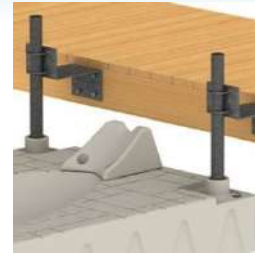

Weight: 154 Kg.

Load Capacity: 1000 Kg.

EVO5 & EVO6 ATTACHMENT KITS & ACCESSORIES

EVO ATTACHMENT KITS

EVO to Wave Dock Attachment Kit
301347

EVO to Floating Dock Attachment Kit Includes two 65 cm C-Channels
301360

Port to Fixed Dock Attachment Kit 301281 - Fits 2" Pipe
301282 - Fits 4" Pipe

Telescoping Port to Fixed Dock Kit
Adjusts from 41 to 61 cm.
301434 - Fits 2" Pipe
301435 - Fits 4" Pipe

Alu. Extension Arm Kit
301436 - Adjusts from 41 to 61 cm (2qty)
Use for EVO series part no. 301360