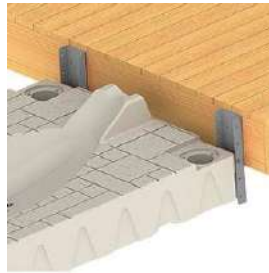

EVO SPORT WAVE PORT

SKU: 301334

Port Size: B 147 x L 335 cm.

Weight: 81 Kg.

Load Capacity: 410 Kg.

EVO SPORT ATTACHMENT KITS & ACCESSORIES

EVO SPORT ATTACHMENT KITS

EVO to Wave Dock Attachment Kit
301347

EVO to Floating Dock Attachment Kit
Includes two 65 cm. C-Channels
301360

Alu. Extension Arm Kit
301436 - Adjusts from 41 to 61 cm (2qty)
Use for EVO series part no. 301360

Port to Fixed Dock Attachment Kit
301281 - Fits 2" Pipe
301282 - Fits 4" Pipe