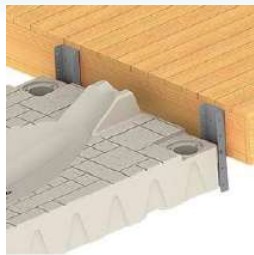

Weight: 154 Kg.

Load Capacity: 1000 Kg.

EVO5 & EVO6 ATTACHMENT KITS & ACCESSORIES

EVO ATTACHMENT KITS

EVO to Wave Dock Attachment Kit
301347

EVO to Floating Dock Attachment Kit Includes two 65 cm C-Channels
301360

Port to Fixed Dock Attachment Kit 301281 - Fits 2" Pipe
301282 - Fits 4" Pipe

Telescoping Port to Fixed Dock Kit
Adjusts from 41 to 61 cm.
301434 - Fits 2" Pipe
301435 - Fits 4" Pipe

Alu. Extension Arm Kit
301436 - Adjusts from 41 to 61 cm (2qty)
Use for EVO series part no. 301360