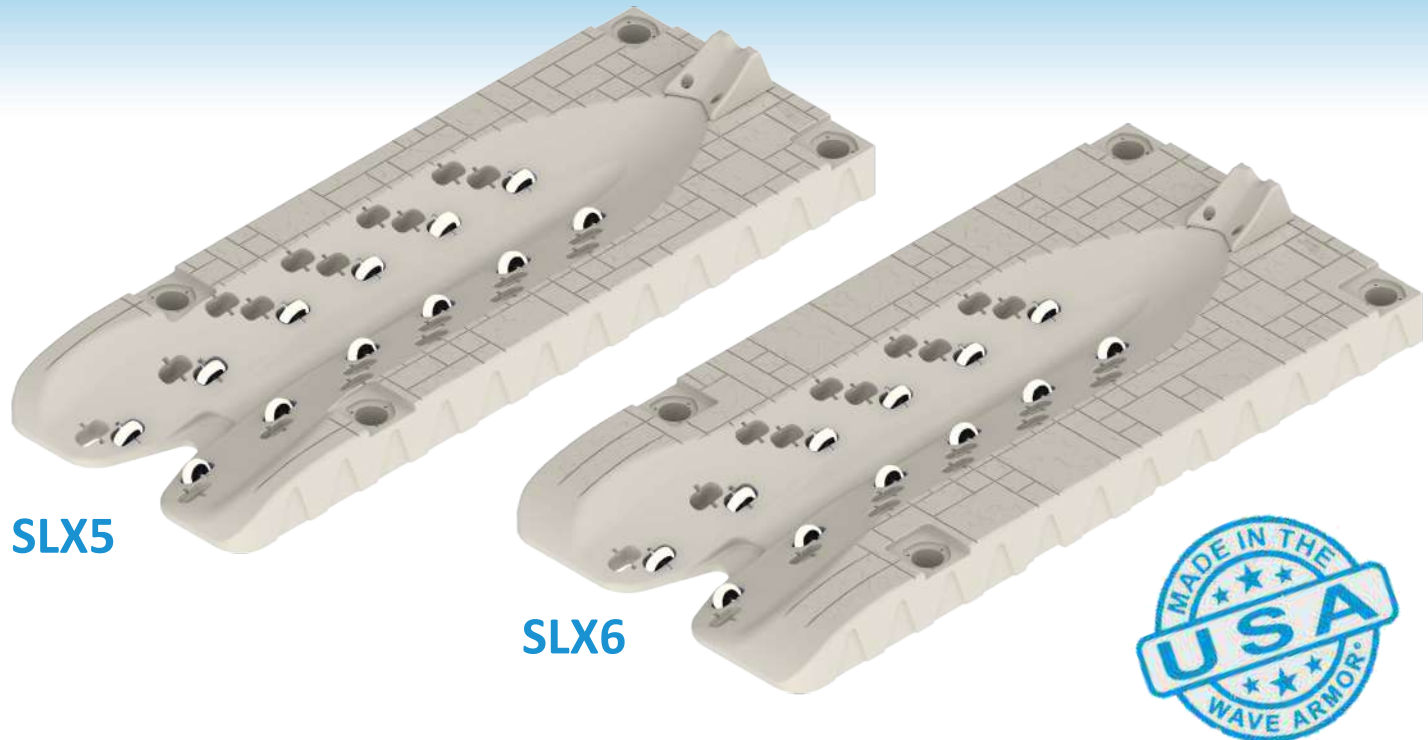

EVO SPORT

The EVO Sport is specifically designed for smaller, lightweight PWCs (Sea-doo® Spark and Yamaha® EX series) or stand up models. Featuring the direct-connect system for ease of installation, the EVO Sport can quickly and easily connect to your floating or fixed dock or set up as a stand-alone port.

EVO to Floating Dock Attachment Kit
Includes two 65 cm. C-Channels
301360

Alu. Extension Arm Kit
301436 - Adjusts from 41 to 61 cm (2qty)
Use for EVO series part no. 301360

Port to Fixed Dock Attachment Kit
301281 - Fits 2" Pipe
301282 - Fits 4" Pipe

Telescoping Port to Fixed Dock Kit
(Adjusts from 41 to 61 cm)
301434 - Fits 2" Pipe
301435 - Fits 4" Pipe

EVO SPORT ACCESSORIES

Replacement Wheel Kit
300456

Pipe Sleeves
300103 - 2" Raised (Inner measure 63 mm)
301011 - 3" Flush (Inner measure 92 mm)
300041 - 4" Flush (Inner measure 121 mm)

EVO Sport Bolt-in Cap
301514

SLX5 & SLX6

SLX5 & SLX6 WAVE PORTS

Wave Armor PWC Ports are virtually the only unsinkable drive-on/roll-off PWC docking systems available on the market! The Foam-Filled Interior increases buoyancy & structural integrity.