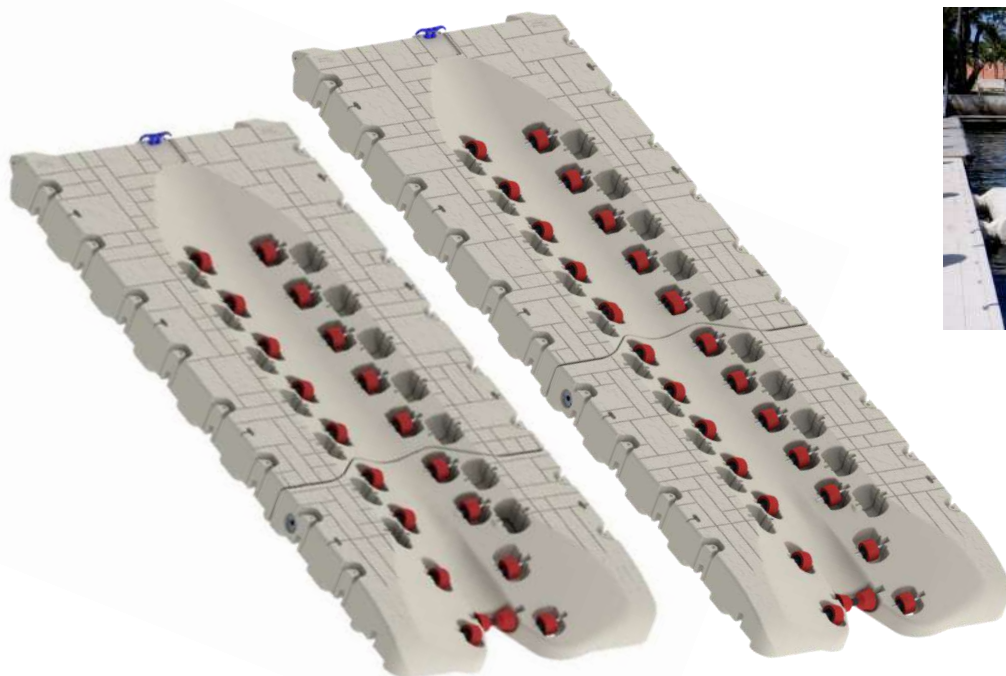

Designed for Boats Ranging Between 15' to 21' (4,5 - 6,5 meters) and Load Capacity from 1300 to 1600 Kg.

EVO 7-16
#301828

EVO 7-20
#301832

Alu .Cleat included

EVO 7 is the largest of the Evolution Series Ports and a perfect alternative to conventional boat lifts. Its exclusive design allows you to expand the size of the port adjusting to a wide variety of boats and watercrafts. Its innovative design provides effortless drive on/roll off access, utilizing a self-centered adjustable wheel system and an innovative pin connection.