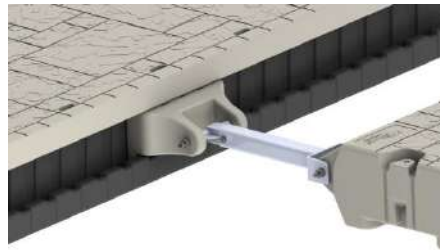

EVO 7 ACCESSORIES

#301363   **#301364**
121,9 cm-231,1 cm   **61 cm-106,6 cm**
EVO 7 Extension Brackets Adjustable