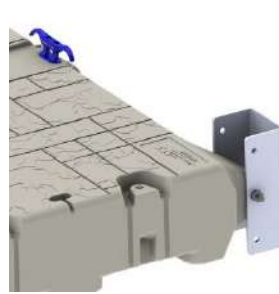

#301857

EVO 7 to Floating Dock Attachment Kit