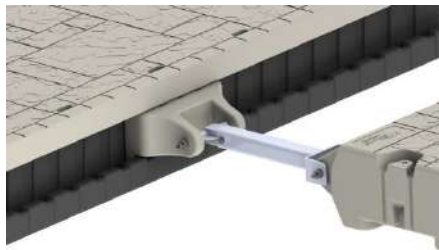

EVO 7 ACCESSORIES

#301363

121,9 cm-231,1 cm

#301364

61 cm-106,6 cm

EVO 7 Extension Brackets Adjustable