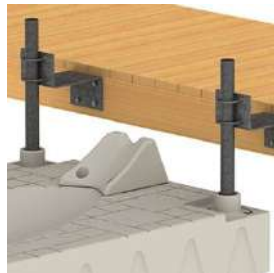

EVO to Wave Dock Attachment Kit
301347

EVO to Floating Dock Attachment Kit
Includes two 65 cm. C-Channels
301360

Alu. Extension Arm Kit
301436 - Adjusts from 41 to 61 cm (2qty)
Use for EVO series part no. 301360