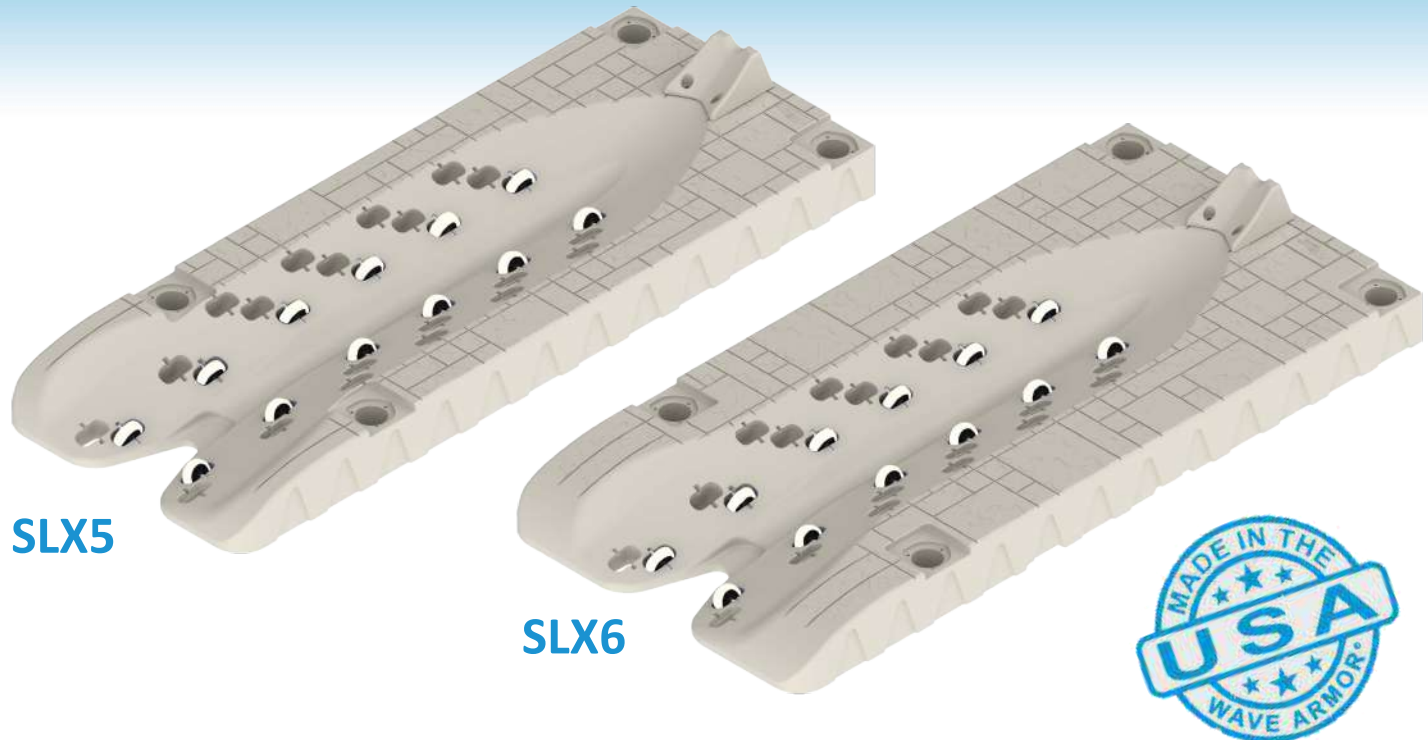

EVO to Wave Dock Attachment Kit
301347

EVO to Floating Dock Attachment Kit
Includes two 65 cm. C-Channels
301360

Alu. Extension Arm Kit
301436 - Adjusts from 41 to 61 cm (2qty)
Use for EVO series part no. 301360

Port to Fixed Dock Attachment Kit
301281 - Fits 2" Pipe
301282 - Fits 4" Pipe

Telescoping Port to Fixed Dock Kit
(Adjusts from 41 to 61 cm)
301434 - Fits 2" Pipe
301435 - Fits 4" Pipe

EVO SPORT ACCESSORIES

Replacement Wheel Kit
300456

Pipe Sleeves
300103 - 2" Raised (Inner measure 63 mm)
301011 - 3" Flush (Inner measure 92 mm)
300041 - 4" Flush (Inner measure 121 mm)

EVO Sport Bolt-in Cap
301514

SLX5 & SLX6

SLX5 & SLX6 WAVE PORTS

Wave Armor PWC Ports are virtually the only unsinkable drive-on/roll-off PWC docking systems available on the market! The Foam-Filled Interior increases buoyancy & structural integrity.