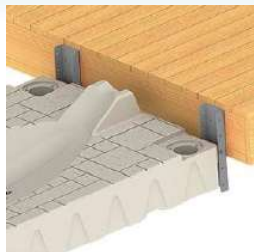

EVO5

EVO6

The Evolution Series are the largest and easiest to use PWC ports on the market. At over 14' long, they can accommodate the largest PWCs and even small boats.

FEATURES:

- Rotationally Molded UV Protected Polyethylene Construction
- Smart Stop Soft Rubber Bow Stop with Stainless Steel Chain & Quick Clip Tie Down System
- 14 Adjustable Wheels with Stainless Steel Wheel Axle for Corrosion Resistance in Saltwater
- Molded-In Direct Connect Mounts on Front of Ports
- Mounting Pockets In All Corners for front or side mounting
- One Set of Snap-In Caps Included
- Tan, Flagstone Textured Finish
- 8 Year Warranty

Weight: 154 Kg.

Load Capacity: 1000 Kg.

EVO5 & EVO6 ATTACHMENT KITS & ACCESSORIES

EVO ATTACHMENT KITS

EVO to Wave Dock Attachment Kit
301347

EVO to Floating Dock Attachment Kit Includes two 65 cm C-Channels
301360

Port to Fixed Dock Attachment Kit 301281 - Fits 2" Pipe
301282 - Fits 4" Pipe

Telescoping Port to Fixed Dock Kit
Adjusts from 41 to 61 cm.
301434 - Fits 2" Pipe
301435 - Fits 4" Pipe

Alu. Extension Arm Kit
301436 - Adjusts from 41 to 61 cm (2qty)
Use for EVO series part no. 301360