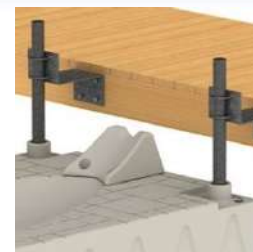

Weight: 145 Kg.

Load Capacity: 910 Kg.

SLX5 & SLX6 ATTACHMENT KITS & ACCESSORIES

SLX ATTACHMENT KITS

SLX to Wave Dock Attachment Kit
300998

SLX to Floating Dock Attachment Kit
301308 - 50 cm. C-Channel
301309 - 65 cm. C-Channel

Port to Fixed Dock Attachment Kit
301281 - Fits 2" Pipe
301282 - Fits 4" Pipe

Telescoping Port to Fixed Dock Kit
(Adjusts from 41 to 61 cm)
301434 - Fits 2" Pipe
301435 - Fits 4" Pipe

Alu. Extension Arm Kit
301436 - Adjusts from 41 to 61 cm (2qty)
Use for SLX series part no. 301308