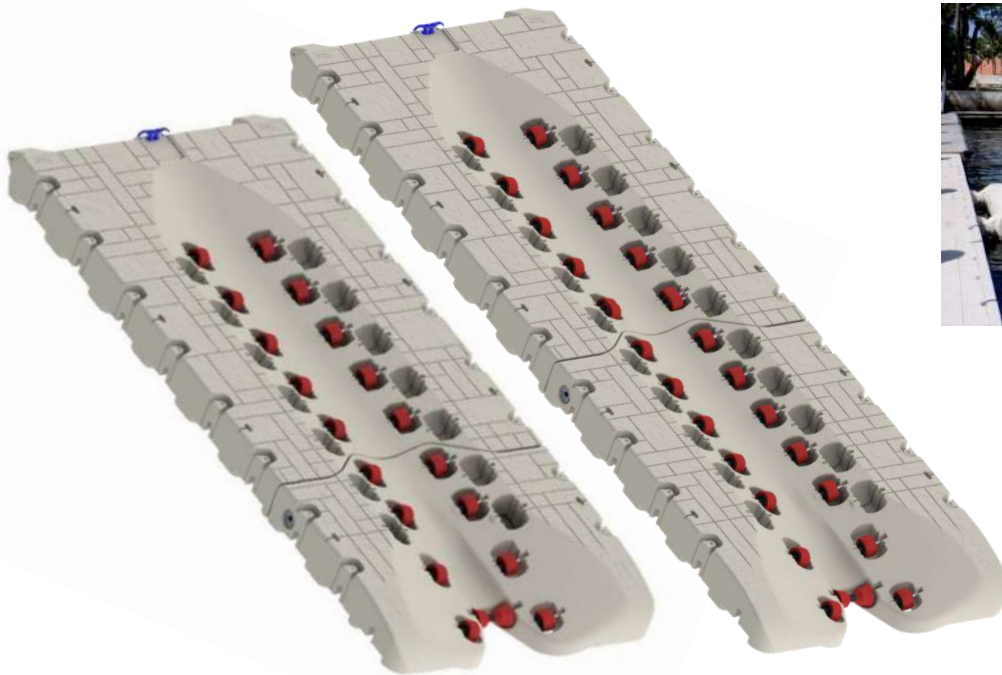

Side Extension Kit
Adds 56 cm to width of Port
300115

EVO Replacement Wheel Kit
301640

Pipe Sleeves
300103 - 2" Raised (Inner measure 63 mm)
301011 - 3" Flush (Inner measure 92 mm)
300041 - 4" Flush (Inner measure 121 mm)

EVO 7-16
#301828

EVO 7-20
#301832

Alu .Cleat included

EVO 7 is the largest of the Evolution Series Ports and a perfect alternative to conventional boat lifts. Its exclusive design allows you to expand the size of the port adjusting to a wide variety of boats and watercrafts. Its innovative design provides effortless drive on/roll off access, utilizing a self-centered adjustable wheel system and an innovative pin connection.