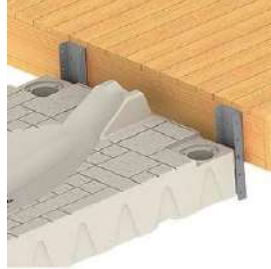

EVO SPORT WAVE PORT

SKU: 301334

Port Size: B 147 x L 335 cm.

Weight: 81 Kg.

Load Capacity: 410 Kg.

WaveArmor.no

EVO SPORT ATTACHMENT KITS & ACCESSORIES

EVO SPORT ATTACHMENT KITS

EVO to Wave Dock Attachment Kit
301347

EVO to Floating Dock Attachment Kit
Includes two 65 cm. C-Channels
301360

Alu. Extension Arm Kit
301436 - Adjusts from 41 to 61 cm (2qty)
Use for EVO series part no. 301360

Port to Fixed Dock Attachment Kit
301281 - Fits 2" Pipe
301282 - Fits 4" Pipe

Telescoping Port to Fixed Dock Kit
(Adjusts from 41 to 61 cm)
301434 - Fits 2" Pipe
301435 - Fits 4" Pipe

EVO SPORT ACCESSORIES