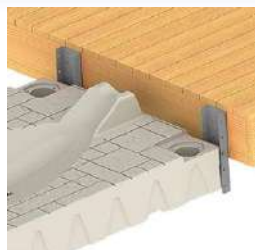

EVO5

EVO6

The Evolution Series are the largest and easiest to use PWC ports on the market. At over 14' long, they can accommodate the largest PWCs and even small boats.

FEATURES:

- Rotationally Molded UV Protected Polyethylene Construction
- Smart Stop Soft Rubber Bow Stop with Stainless Steel Chain & Quick Clip Tie Down System
- 14 Adjustable Wheels with Stainless Steel Wheel Axle for Corrosion Resistance in Saltwater
- Molded-In Direct Connect Mounts on Front of Ports
- Mounting Pockets In All Corners for front or side mounting
- One Set of Snap-In Caps Included
- Tan, Flagstone Textured Finish
- 8 Year Warranty

Weight: 154 Kg.

Load Capacity: 1000 Kg.

EVO5 & EVO6 ATTACHMENT KITS & ACCESSORIES

EVO ATTACHMENT KITS

EVO to Wave Dock Attachment Kit
301347

EVO to Floating Dock Attachment Kit
Kit Includes two 65 cm C-Channels
301360

Port to Fixed Dock Attachment Kit
301281 - Fits 2" Pipe
301282 - Fits 4" Pipe

Telescoping Port to Fixed Dock Kit
Kit Adjusts from 41 to 61 cm.
301434 - Fits 2" Pipe
301435 - Fits 4" Pipe

Post Extension Arms
Side Mount Only
300095 - Fits 2" Pipe
300096 - Fits 4" Pipe

EVO ACCESSORIES

Snap-in Cap
300116

Port to Port Connector
300046

Side Extension Kit
Adds 56 cm to width of
Port 300115

EVO Replacement Wheel Kit
301640

Pipe Sleeves
300103 - 2" Raised
301011 - 3" Flush
300041 - 4" Flush